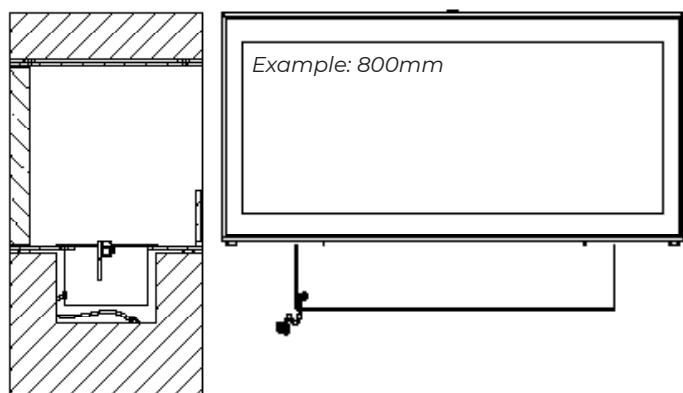

Size example and cut from the side of the bio fireplace

Scan QR:

Type of burners:

1. The electronic Denver e-Ribbon Basic

The electronic burner can be adjusted through its control panel and/or through an App. The electronic burner is part of a closed system which is very safe and easy to operate on a daily basis.

With the App, it is possible to see the level of fuel, adjust the intensity of the flames, and use the automatic off timer to turn off the fireplace.

2. The manual burner

The manual burner can be adjusted stepless and is part of a simpler bio fireplace which must be filled with bioethanol before each use and is turned off with a manual slider.

It is not necessary for ventilations or pipe installations for any of the burners. For further information concerning the type of burners, visit: www.decoflame.com

Options:

The biofireplace is supplied with double windows on the outside and tempered glass behind the double window. Inside there is a low glass. The standard colour of the biofireplace's cabinet is black.

The fireplace can be ordered in the desired length and depth, so that it can be adapted to unique projects.

Paying attention to minimum measurements:

Minimum depth and length electronically:
300mm / 700mm

Minimum depth and length manual:
250mm / 600mm