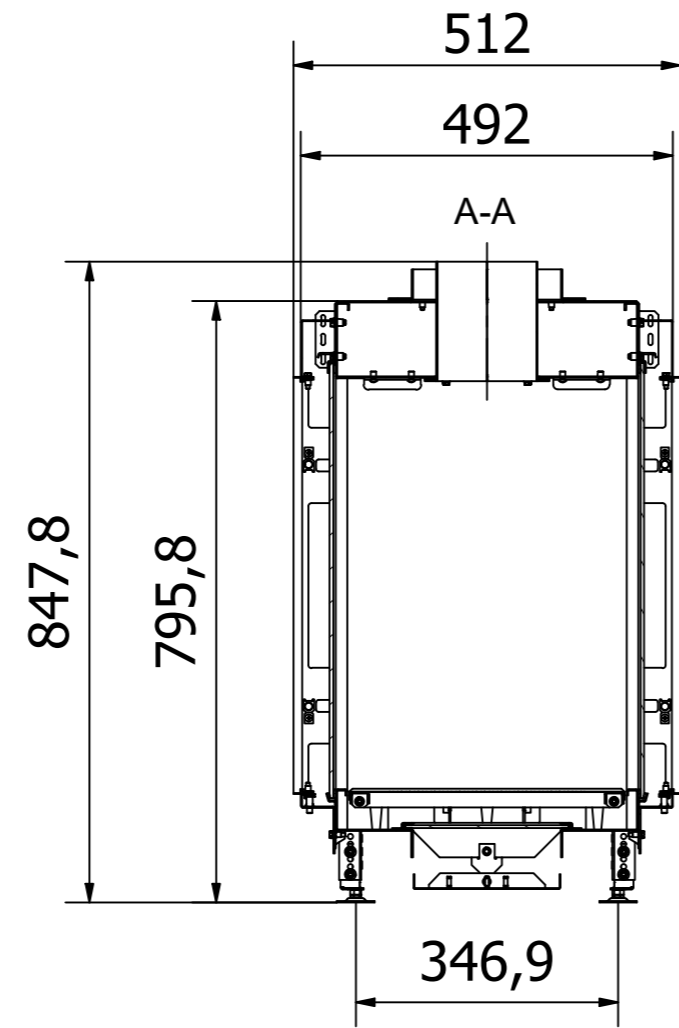

RAIS Visio Gas 40-55-90 RD-6541

Visio7_Room_Divider_061022

RAIS Visio Gas 40-55-90 RD-6543

Visio7_Room_Divider_061022

Without frame

With frame