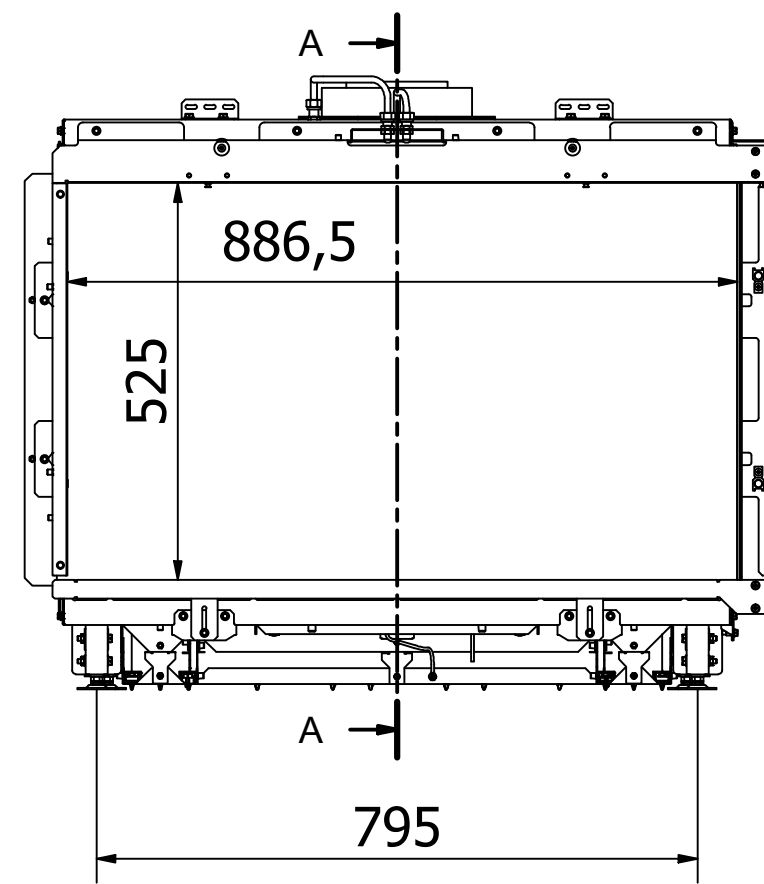

RAIS Visio Gas 90-55-39 RC-6541

Visio4_Dobbelt_RH_041022

Without frame

With frame