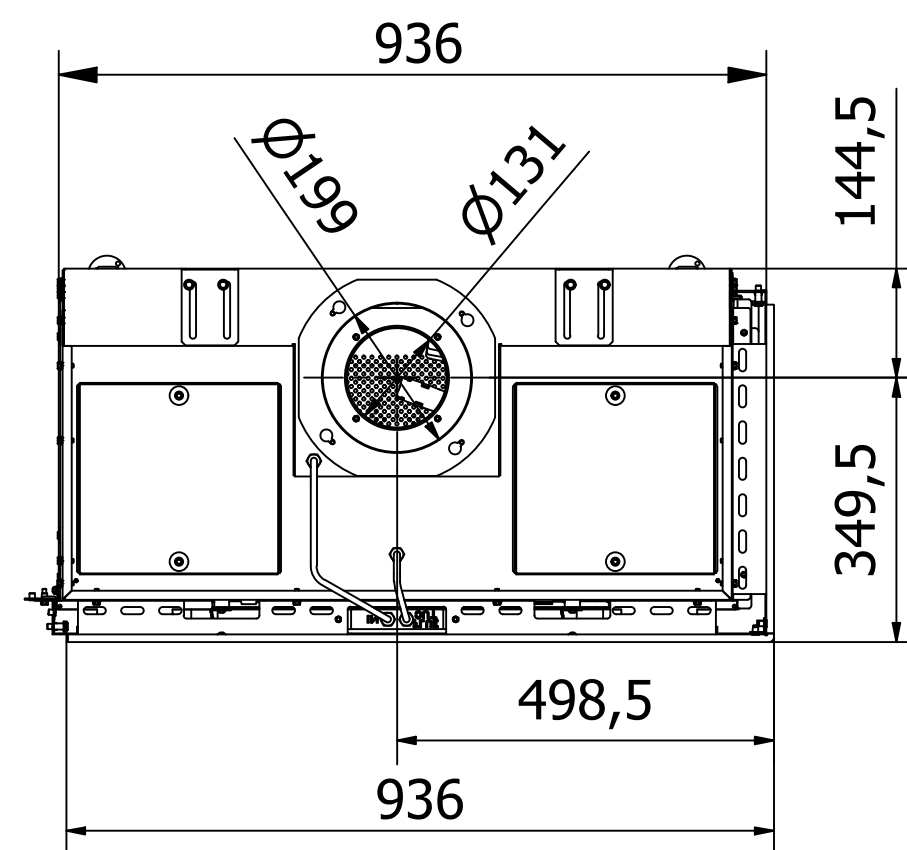

RAIS Visio Gas 90-55-39 RC-6541

Visio4_Dobbelt_RH_041022

Without frame

With frame