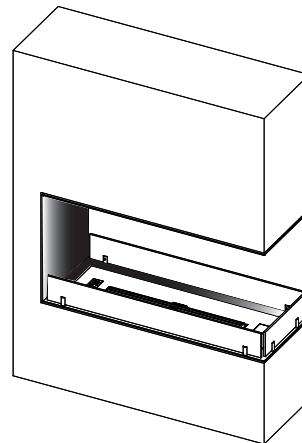

DENVER F6 CAN BE INSTALLED IN
VARIOUS CONSTRUCTION OPTIONS. EG:

Open to front

Open to front and back

Open to front and 1 side (Left or right)

Open to front, back and 1 side (Left or right)

Single standing

Open to front and 2 sides

MODEL	F6 2320	F6 2520	F6 2720	F6 2920	F6 3120	F6 3320	F6 3520	F6 3720	F6 3920
Size in mm	Topplate: L: 2320mm D: 215mm Bottom box: L: 2300mm H: 160mm incl. topplate D: 190mm	Topplate: L: 2520mm D: 215mm Bottom box: L: 2500mm H: 160mm incl. topplate D: 190mm	Topplate: L: 2720mm D: 215mm Bottom box: L: 2700mm H: 160mm incl. topplate D: 190mm	Topplate: L: 2920mm D: 215mm Bottom box: L: 2900mm H: 160mm incl. topplate D: 190mm	Topplate: L: 3120mm D: 215mm Bottom box: L: 3100mm H: 160mm incl. topplate D: 190mm	Topplate: L: 3320mm D: 215mm Bottom box: L: 3300mm H: 160mm incl. topplate D: 190mm	Topplate: L: 3520mm D: 215mm Bottom box: L: 3500mm H: 160mm incl. topplate D: 190mm	Topplate: L: 3720mm D: 215mm Bottom box: L: 3700mm H: 160mm incl. topplate D: 190mm	Topplate: L: 3920mm D: 215mm Bottom box: L: 3900mm H: 160mm incl. topplate D: 190mm
Flame tray size, mm	2100	2300	2500	2700	2900	3100	3300	3500	3700
Capacity, liters	15L	16.4L	17.7L	19L	20.3L	21.6	23L	24.3L	25.6L
Burning time at max flame, hours	6.5	6.5	6.5	6.5	6.5	6.5	6.5	6.5	6.5
Nominal output, kWh	13.4	14.7	16.0	17.2	18.5	19.4	21.1	23.3	23.6
Net weight, kg	33	35	37	39	41	43	45	47	49
Min. room size, m ²	268	293	319	344	370	395	421	447	472