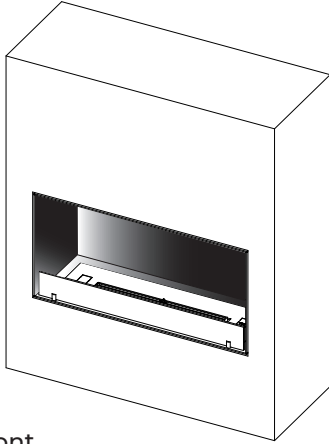

DENVER F6 CAN BE INSTALLED IN
VARIOUS CONSTRUCTION OPTIONS. EG:

Open to front