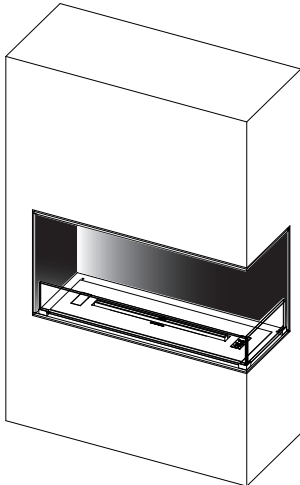

DENVER F6 CAN BE INSTALLED IN
VARIOUS CONSTRUCTION OPTIONS. EG:

Open to front

Open to front and back

Open to front and 1 side (Left or right)

Open to front, back and 1 side (Left or right)

Single standing

Open to front and 2 sides

MODEL	F6 2320	F6 2520	F6 2720	F6 2920	F6 3120	F6 3320	F6 3520	F6 3720	F6 3920
Size in mm	Topplate: L: 2320mm D: 215mm Bottom box: L: 2300mm H: 160mm incl. topplate D: 190mm	Topplate: L: 2520mm D: 215mm Bottom box: L: 2500mm H: 160mm incl. topplate D: 190mm	Topplate: L: 2720mm D: 215mm Bottom box: L: 2700mm H: 160mm incl. topplate D: 190mm	Topplate: L: 2920mm D: 215mm Bottom box: L: 2900mm H: 160mm incl. topplate D: 190mm	Topplate: L: 3120mm D: 215mm Bottom box: L: 3100mm H: 160mm incl. topplate D: 190mm	Topplate: L: 3320mm D: 215mm Bottom box: L: 3300mm H: 160mm incl. topplate D: 190mm	Topplate: L: 3520mm D: 215mm Bottom box: L: 3500mm H: 160mm incl. topplate D: 190mm	Topplate: L: 3720mm D: 215mm Bottom box: L: 3700mm H: 160mm incl. topplate D: 190mm	Topplate: L: 3920mm D: 215mm Bottom box: L: 3900mm H: 160mm incl. topplate D: 190mm
Flame tray size, mm	2100	2300	2500	2700	2900	3100	3300	3500	3700
Capacity, liters	15L	16.4L	17.7L	19L	20.3L	21.6	23L	24.3L	25.6L
Burning time at max flame, hours	6.5	6.5	6.5	6.5	6.5	6.5	6.5	6.5	6.5
Nominal output, kWh	13.4	14.7	16.0	17.2	18.5	19.4	21.1	23.3	23.6
Net weight, kg	33	35	37	39	41	43	45	47	49
Min. room size, m ²	268	293	319	344	370	395	421	447	472