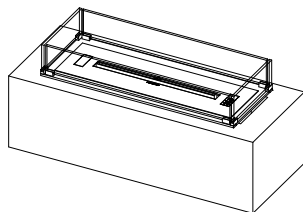

DENVER F6 CAN BE INSTALLED IN
VARIOUS CONSTRUCTION OPTIONS. EG:

Open to front

Open to front and back

Open to front and 1 side (Left or right)

Open to front, back and 1 side (Left or right)

Single standing

Open to front and 2 sides

MODEL	F6 2320	F6 2520	F6 2720	F6 2920	F6 3120	F6 3320	F6 3520	F6 3720	F6 3920
Size in mm	Topplate: L: 2320mm D: 215mm Bottom box: L: 2300mm H: 160mm incl. topplate D: 190mm	Topplate: L: 2520mm D: 215mm Bottom box: L: 2500mm H: 160mm incl. topplate D: 190mm	Topplate: L: 2720mm D: 215mm Bottom box: L: 2700mm H: 160mm incl. topplate D: 190mm	Topplate: L: 2920mm D: 215mm Bottom box: L: 2900mm H: 160mm incl. topplate D: 190mm	Topplate: L: 3120mm D: 215mm Bottom box: L: 3100mm H: 160mm incl. topplate D: 190mm	Topplate: L: 3320mm D: 215mm Bottom box: L: 3300mm H: 160mm incl. topplate D: 190mm	Topplate: L: 3520mm D: 215mm Bottom box: L: 3500mm H: 160mm incl. topplate D: 190mm	Topplate: L: 3720mm D: 215mm Bottom box: L: 3700mm H: 160mm incl. topplate D: 190mm	Topplate: L: 3920mm D: 215mm Bottom box: L: 3900mm H: 160mm incl. topplate D: 190mm
Flame tray size, mm	2100	2300	2500	2700	2900	3100	3300	3500	3700
Capacity, liters	15L	16.4L	17.7L	19L	20.3L	21.6	23L	24.3L	25.6L
Burning time at max flame, hours	6.5	6.5	6.5	6.5	6.5	6.5	6.5	6.5	6.5
Nominal output, kWh	13.4	14.7	16.0	17.2	18.5	19.4	21.1	23.3	23.6
Net weight, kg	33	35	37	39	41	43	45	47	49
Min. room size, m ²	268	293	319	344	370	395	421	447	472