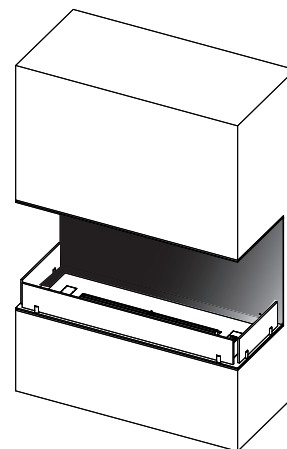

DENVER F6 CAN BE INSTALLED IN
VARIOUS CONSTRUCTION OPTIONS. EG:

Open to front

Open to front and back

Open to front and 1 side (Left or right)

Open to front, back and 1 side (Left or right)

Single standing

Open to front and 2 sides

MODEL	F6 2320	F6 2520	F6 2720	F6 2920	F6 3120	F6 3320	F6 3520	F6 3720	F6 3920
Size in mm	Topplate: L: 2320mm D: 215mm Bottom box: L: 2300mm H: 160mm incl. topplate D: 190mm	Topplate: L: 2520mm D: 215mm Bottom box: L: 2500mm H: 160mm incl. topplate D: 190mm	Topplate: L: 2720mm D: 215mm Bottom box: L: 2700mm H: 160mm incl. topplate D: 190mm	Topplate: L: 2920mm D: 215mm Bottom box: L: 2900mm H: 160mm incl. topplate D: 190mm	Topplate: L: 3120mm D: 215mm Bottom box: L: 3100mm H: 160mm incl. topplate D: 190mm	Topplate: L: 3320mm D: 215mm Bottom box: L: 3300mm H: 160mm incl. topplate D: 190mm	Topplate: L: 3520mm D: 215mm Bottom box: L: 3500mm H: 160mm incl. topplate D: 190mm	Topplate: L: 3720mm D: 215mm Bottom box: L: 3700mm H: 160mm incl. topplate D: 190mm	Topplate: L: 3920mm D: 215mm Bottom box: L: 3900mm H: 160mm incl. topplate D: 190mm
Flame tray size, mm	2100	2300	2500	2700	2900	3100	3300	3500	3700
Capacity, liters	15L	16.4L	17.7L	19L	20.3L	21.6	23L	24.3L	25.6L
Burning time at max flame, hours	6.5	6.5	6.5	6.5	6.5	6.5	6.5	6.5	6.5
Nominal output, kWh	13.4	14.7	16.0	17.2	18.5	19.4	21.1	23.3	23.6
Net weight, kg	33	35	37	39	41	43	45	47	49
Min. room size, m ²	268	293	319	344	370	395	421	447	472