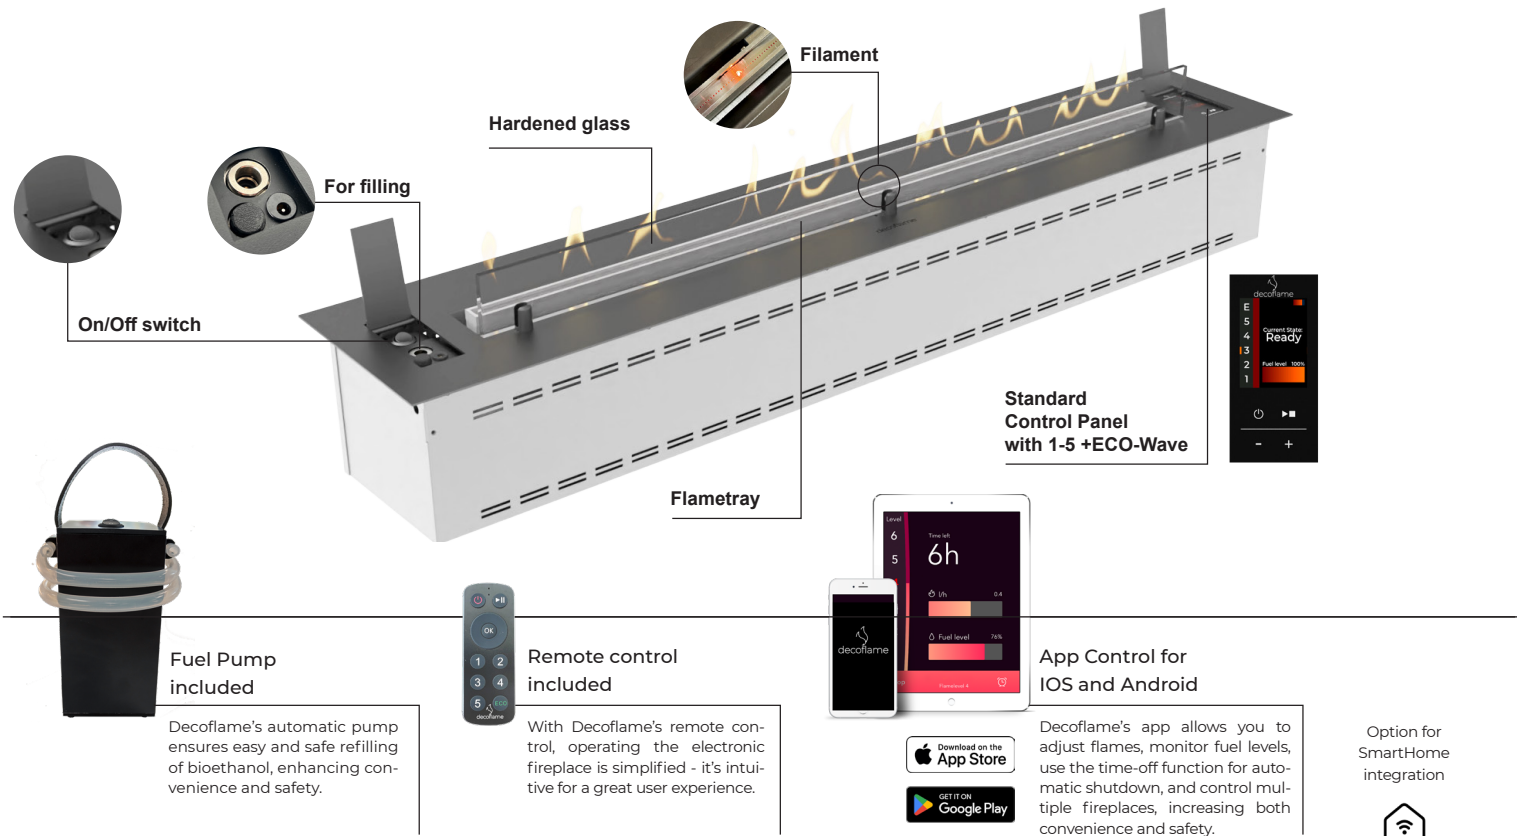

DENVER F6 CAN BE INSTALLED IN
VARIOUS CONSTRUCTION OPTIONS. EG:

Open to front

Open to front and back

Open to front and 1 side (Left or right)

Open to front, back and 1 side (Left or right)

Single standing

Open to front and 2 sides

Decoflame's Denver F6 bio-burner ranges from 620 mm to 3920 mm in length. Developed and manufactured locally, these burners offer exceptional flexibility for any project size. The Denver F6, designed by Decoflame's expert engineers, is a groundbreaking innovation in modern fireplaces. Equipped with patented BEV (Burning Ethanol Vapours) technology, it represents the pinnacle of luxurious supplementary heating solutions.