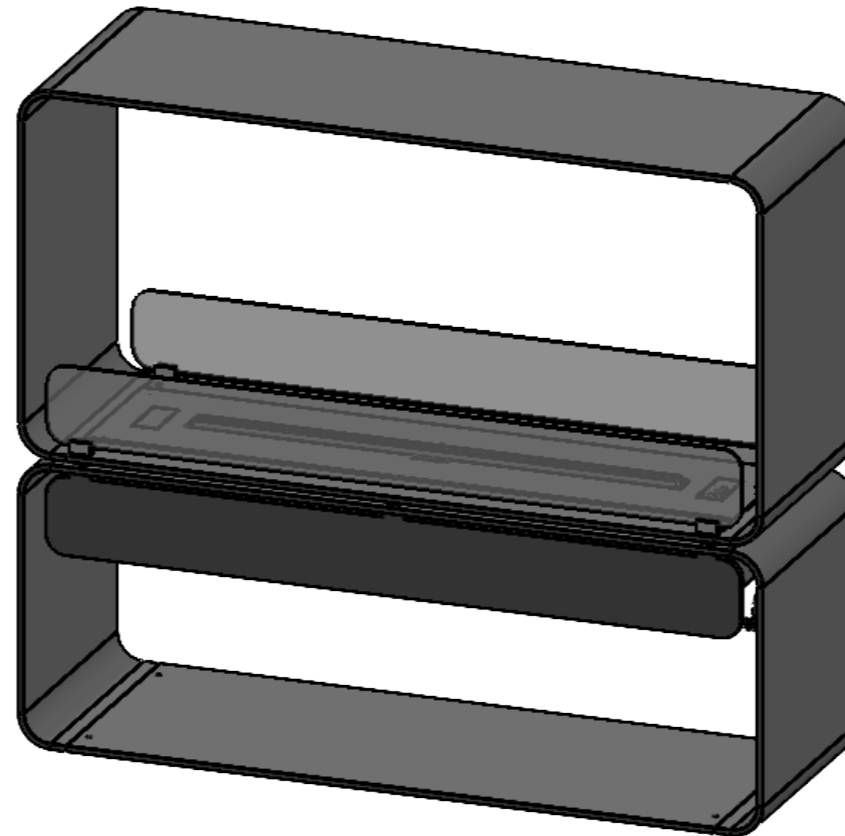

decoflame® Austin Denver F6 920 FT700

1055x928x350mm, Black

2x 110mm Rounded glass
with remote control and Bluetooth / App control and 6 step flame level

ATTENTION

Reservations are made for glass tolerances both in length and height of $\pm 2.5\text{mm}$ and in thickness of $\pm 0.3\text{mm}$ according to DS/EN 12150.

Dimensions are in millimeters		 DecoFlame ApS Vang Mark 2 9380 Vestbjerg TLF: +45 96 30 48 00 www.decoflame.com	SCALE: 1:10
REVISION: -	Date 26-08-2021		FORMAT: A3
Author: TTK		Order Number - Customer - Reference: PRINCIPLE Austin - conv. 1055x928x350mm - 1x Denver F6 920 - 2x low glass	Page 1 OF 2
Copyright of DecoFlame ApS Denmark, whose property this document remains. No part thereof may be disclosed, copied, duplicated or in any other way made use of, except with the approval of DecoFlame ApS.			Customer Approval Signature - Date

SECTION BL-BL

SECTION BM-BM

1. Place the burner in the fireplace
2. Plug the fireplace in a power socket.
3. Carefully place the glass holders and the glass in place.

Dimensions are in millimeters		 DecoFlame ApS Vang Mark 2 9380 Vestbjerg TLF: +45 96 30 48 00 www.decoflame.com	SCALE: 1:12
REVISION: -	Date 26-08-2021		FORMAT: A3
Author: TTK		Order Number - Customer - Reference: PRINCIPLE Austin - conv. 1055x928x350mm - 1x Denver F6 920 - 2x low glass	
<small>Copyright of DecoFlame ApS Denmark, whose property this document remains. No part thereof may be disclosed, copied, duplicated or in any other way made use of, except with the approval of DecoFlame ApS.</small>		Customer Approval Signature - Date	