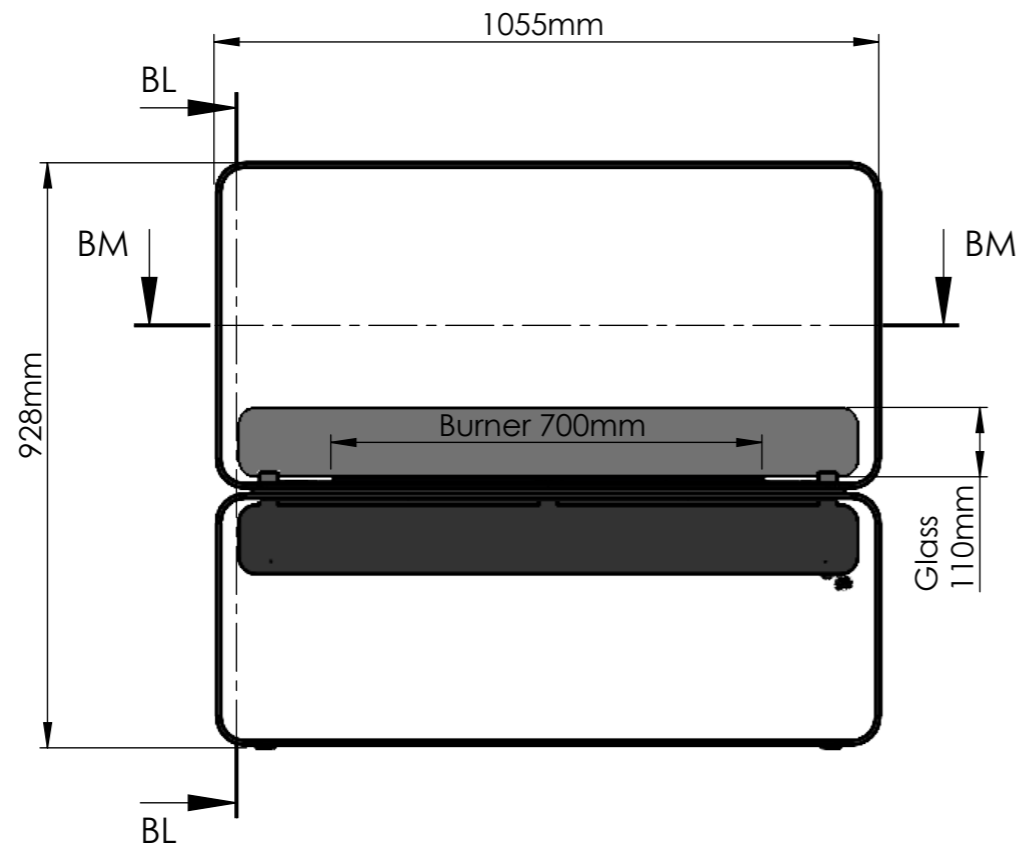

decoflame® Austin Denver F6 920 FT700

1055x928x350mm, Black

2x 110mm Rounded glass
with remote control and Bluetooth / App control and 6 step flame level

ATTENTION

Reservations are made for glass tolerances both in length and height of $\pm 2.5\text{mm}$ and in thickness of $\pm 0.3\text{mm}$ according to DS/EN 12150.

Dimensions are in millimeters		 DecoFlame ApS Vang Mark 2 9380 Vestbjerg TLF: +45 96 30 48 00 www.decoflame.com	SCALE: 1:10
REVISION: -	Date 26-08-2021		FORMAT: A3
Author: TTK		Order Number - Customer - Reference: PRINCIPLE Austin - conv. 1055x928x350mm - 1x Denver F6 920 - 2x low glass	Page 1 OF 2
Copyright of DecoFlame ApS Denmark, whose property this document remains. No part thereof may be disclosed, copied, duplicated or in any other way made use of, except with the approval of DecoFlame ApS.			Customer Approval Signature - Date

SECTION BL-BL

SECTION BM-BM

1. Place the burner in the fireplace
2. Plug the fireplace in a power socket.
3. Carefully place the glass holders and the glass in place.

Dimensions are in millimeters		 DecoFlame ApS Vang Mark 2 9380 Vestbjerg TLF: +45 96 30 48 00 www.decoflame.com	SCALE: 1:12
REVISION: -	Date 26-08-2021		FORMAT: A3
Author: TTK		Order Number - Customer - Reference: PRINCIPLE Austin - conv. 1055x928x350mm - 1x Denver F6 920 - 2x low glass	
<small>Copyright of DecoFlame ApS Denmark, whose property this document remains. No part thereof may be disclosed, copied, duplicated or in any other way made use of, except with the approval of DecoFlame ApS.</small>		Customer Approval Signature - Date	