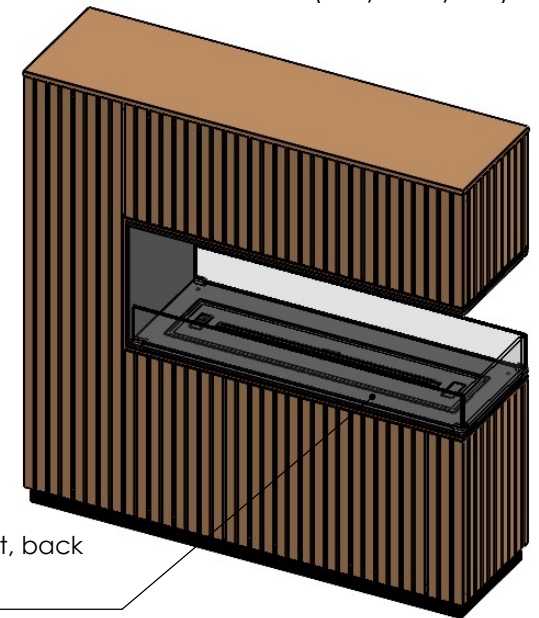

decoflame® Wood Panel Wall (B1) 1390x1345x390mm Montreal -

Open to Front, Back and 1 side 1000x400x390mm, Black

Options

Material Panel

- Black-stained oak
- Oak nature
- Walnut

Burner

- Denver F3/F6
- Hybrid Mist
- Manual

Glass

- Clear
- Bronze
- 3x 110mm glass
- 2x Full glass 1x door (Only for Hybrid)

Caster wheels

Montreal
Open to front, back
and 1 side

Dimensions are in millimeters		Decoflake Aps Vang Mark 2 9380 Vestbjerg Denmark Tlf: +45 9630 4800		SCALE: 1:10
Date	16-10-2024	bestilling@decoflake.dk		FORMAT: A3
REVISION:	-	Order Number - Customer - Reference:		Page 1 OF 1
Author:	JDR	PRINCIP Panel Wall B1 1390x1345x390mm Montreal FBS		
Copyright of Decoflake Aps Danmark, whose property this document remains. No part thereof may be disclosed, copied, duplicated or in any other way made use of, except with the approval of Decoflake Aps.			Customer Approval Signature - Date	