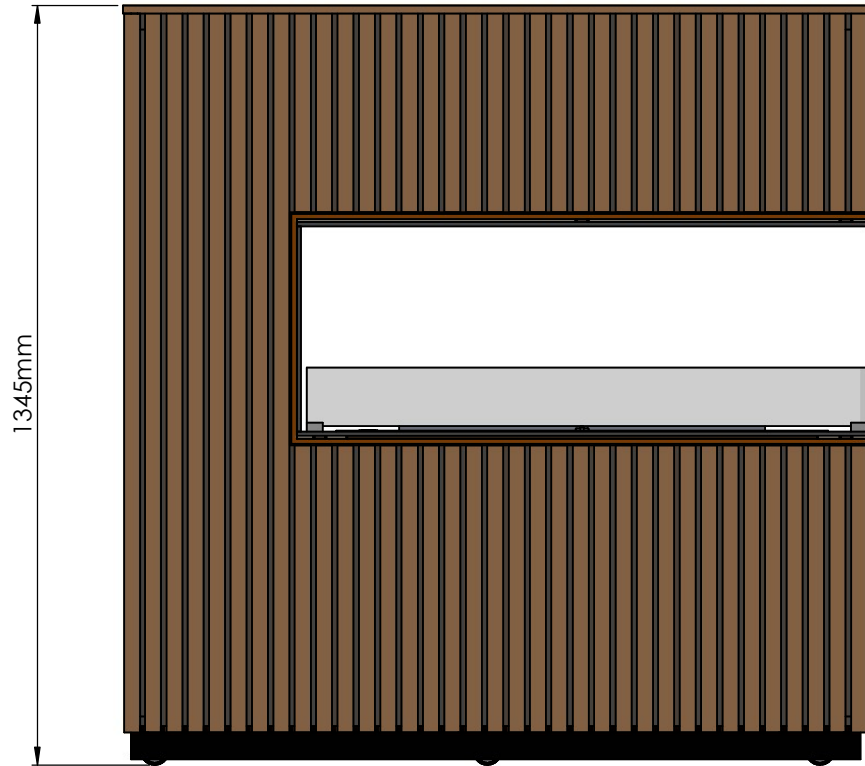

decoflame® Wood Panel Wall (B1) 1390x1345x390mm Montreal -

Open to Front, Back and 1 side 1000x400x390mm, Black

Options

Material Panel

- Black-stained oak
- Oak nature
- Walnut

Burner

- Denver F3/F6
- Hybrid Mist
- Manual

Glass

- Clear
- Bronze
- 3x 110mm glass
- 2x Full glass 1x door (Only for Hybrid)

Caster wheels

Montreal
Open to front, back
and 1 side

Dimensions are in millimeters		Decoflake Aps Vang Mark 2 9380 Vestbjerg Denmark Tlf: +45 9630 4800		SCALE: 1:10
Date	16-10-2024	bestilling@decoflake.dk		FORMAT: A3
REVISION:	-	Order Number - Customer - Reference:		Page 1 OF 1
Author:	JDR	PRINCIP Panel Wall B1 1390x1345x390mm Montreal FBS		
Copyright of Decoflake Aps Danmark, whose property this document remains. No part thereof may be disclosed, copied, duplicated or in any other way made use of, except with the approval of Decoflake Aps.			Customer Approval Signature - Date	